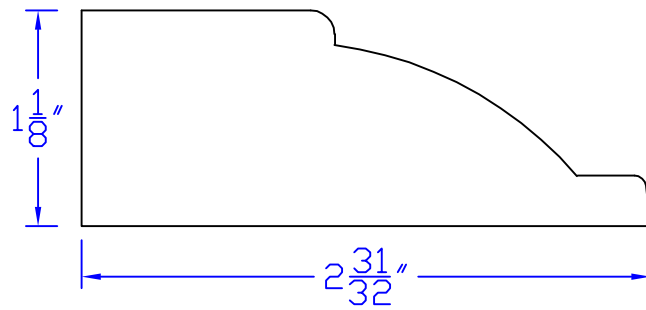

Creative Woodworking N.W., Inc.

1036 S.E. Taylor * Portland, Oregon 97214
Phone:(503) 230-9265 * Fax:(503) 232-9082
www.Creativewoodworkingnw.com

CASG674

$1-1/8"$ x $2-31/32"$