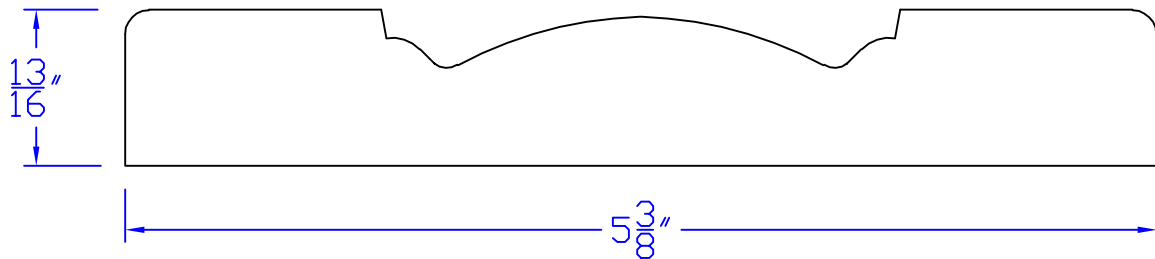

Creative Woodworking N.W., Inc.

1036 S.E. Taylor * Portland, Oregon 97214
Phone:(503) 230-9265 * Fax:(503) 232-9082
www.Creativewoodworkingnw.com

CASG675

$13/16$ " x $5-3/8$ "