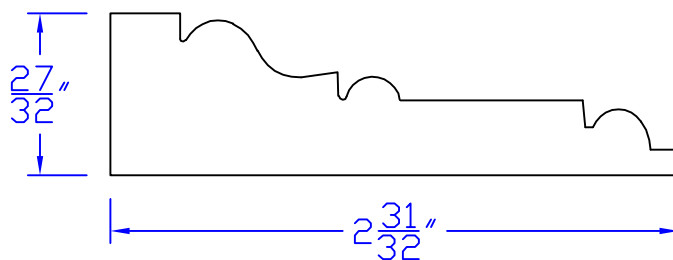

# Creative Woodworking N.W., Inc.

1036 S.E. Taylor \* Portland, Oregon 97214  
Phone:(503) 230-9265 \* Fax:(503) 232-9082  
www.Creativewoodworkingnw.com

CASG677

27/32" x 2-31/32"