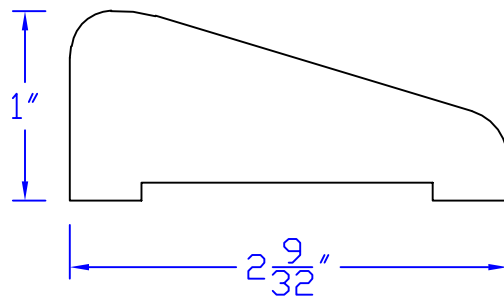

Creative Woodworking N.W., Inc.

1036 S.E. Taylor * Portland, Oregon 97214
Phone:(503) 230-9265 * Fax:(503) 232-9082
www.Creativewoodworkingnw.com

CASG681
1" x 2-9/32"