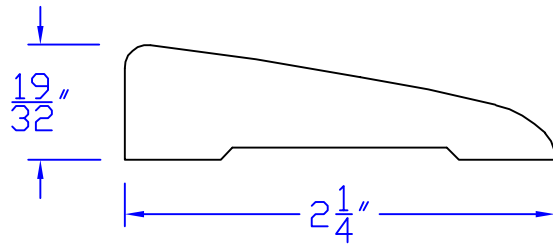

# Creative Woodworking N.W., Inc.

1036 S.E. Taylor \* Portland, Oregon 97214  
Phone:(503) 230-9265 \* Fax:(503) 232-9082  
www.Creativewoodworkingnw.com

CASG685  
 $19/32$ " x  $2-1/4$ "