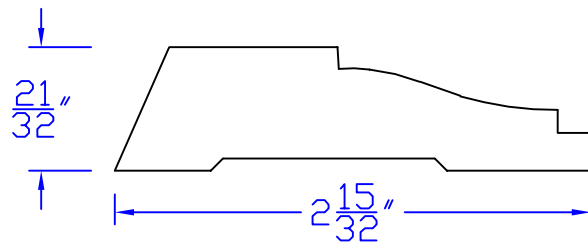

Creative Woodworking N.W., Inc.

1036 S.E. Taylor * Portland, Oregon 97214
Phone:(503) 230-9265 * Fax:(503) 232-9082
www.Creativewoodworkingnw.com

CASG686

$2\frac{1}{32}$ " x $2-15/32$ "