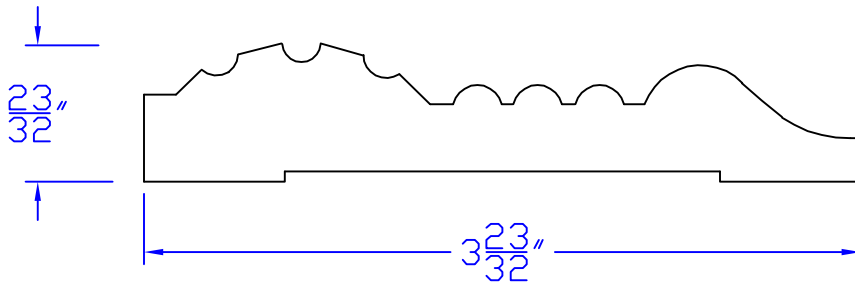

Creative Woodworking N.W., Inc.

1036 S.E. Taylor * Portland, Oregon 97214

Phone:(503) 230-9265 * Fax:(503) 232-9082

www.Creativewoodworkingnw.com

CASG688

$23/32'' \times 3\ 23/32''$