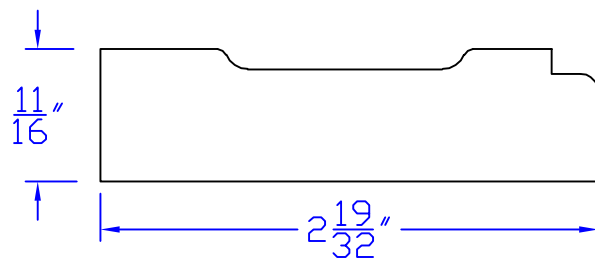

Creative Woodworking N.W., Inc.

1036 S.E. Taylor * Portland, Oregon 97214

Phone:(503) 230-9265 * Fax:(503) 232-9082

www.Creativewoodworkingnw.com

CASG689

$\frac{11}{16}$ " x $2\frac{19}{32}$ "