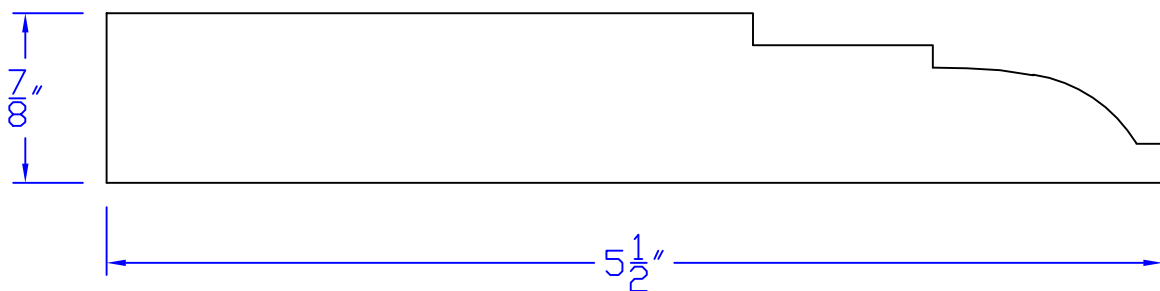

Creative Woodworking N.W., Inc.

1036 S.E. Taylor * Portland, Oregon 97214

Phone:(503) 230-9265 * Fax:(503) 232-9082

www.Creativewoodworkingnw.com

CASG694

7/8" x 5-1/2"