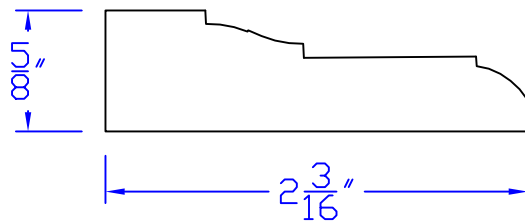

Creative Woodworking N.W., Inc.

1036 S.E. Taylor * Portland, Oregon 97214

Phone:(503) 230-9265 * Fax:(503) 232-9082

www.Creativewoodworkingnw.com

CASG697

5/8" x 2-3/16"