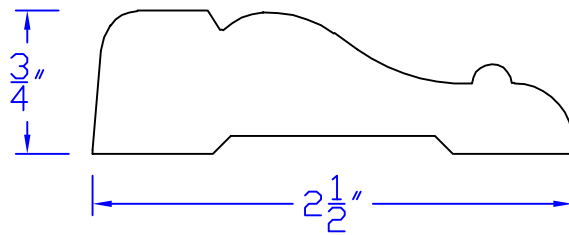

Creative Woodworking N.W., Inc.

1036 S.E. Taylor * Portland, Oregon 97214
Phone:(503) 230-9265 * Fax:(503) 232-9082
www.Creativewoodworkingnw.com

CASG699
3/4" x 2-1/2"