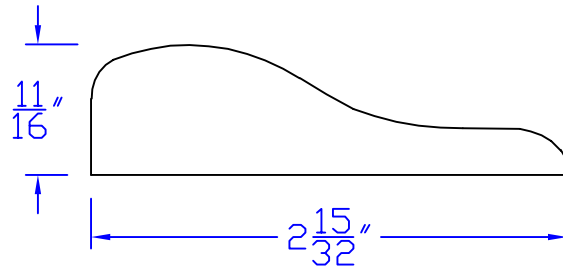

Creative Woodworking N.W., Inc.

1036 S.E. Taylor * Portland, Oregon 97214
Phone:(503) 230-9265 * Fax:(503) 232-9082
www.Creativewoodworkingnw.com

CASG700
 $1\frac{11}{16}'' \times 2\frac{15}{32}''$