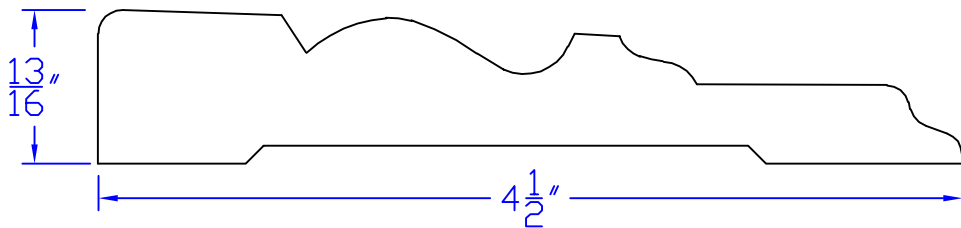

Creative Woodworking N.W., Inc.

1036 S.E. Taylor * Portland, Oregon 97214
Phone:(503) 230-9265 * Fax:(503) 232-9082
www.Creativewoodworkingnw.com

CASG701

13/16" x 4-1/2"

PAIRS WITH PLBL026