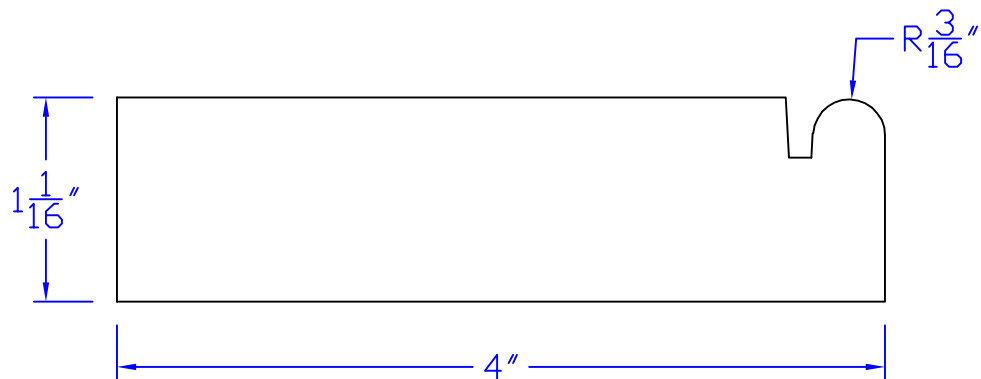

Creative Woodworking N.W., Inc.

1036 S.E. Taylor * Portland, Oregon 97214
Phone:(503) 230-9265 * Fax:(503) 232-9082
www.Creativewoodworkingnw.com

CASG702
1-1/16" x 4"