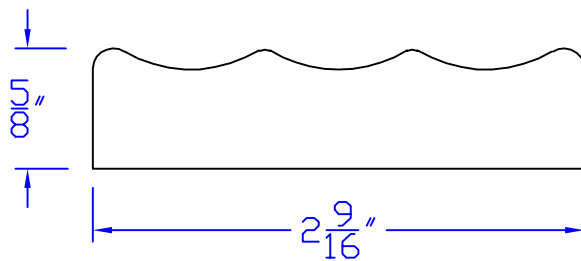

# Creative Woodworking N.W., Inc.

1036 S.E. Taylor \* Portland, Oregon 97214  
Phone:(503) 230-9265 \* Fax:(503) 232-9082  
www.Creativewoodworkingnw.com

CASG703  
5/8" x 2-9/16"