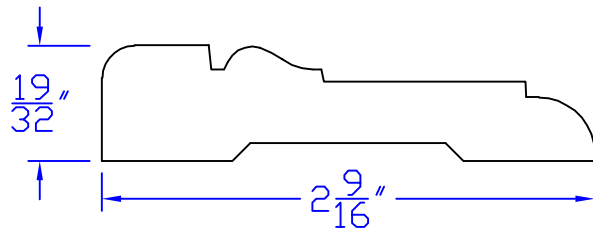

Creative Woodworking N.W., Inc.

1036 S.E. Taylor * Portland, Oregon 97214
Phone:(503) 230-9265 * Fax:(503) 232-9082
www.Creativewoodworkingnw.com

CASG707

$19/32$ " x $2-9/16$ "