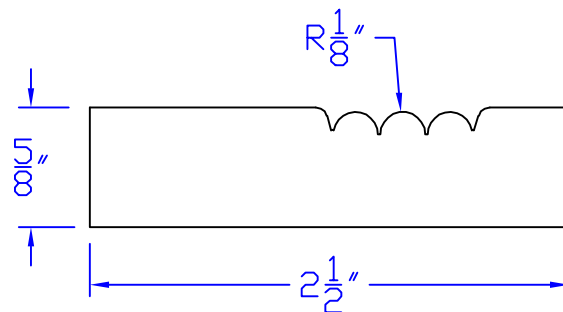

# Creative Woodworking N.W., Inc.

1036 S.E. Taylor \* Portland, Oregon 97214  
Phone:(503) 230-9265 \* Fax:(503) 232-9082  
www.Creativewoodworkingnw.com

CASG708  
 $5/8$ " x  $2-1/2$ "