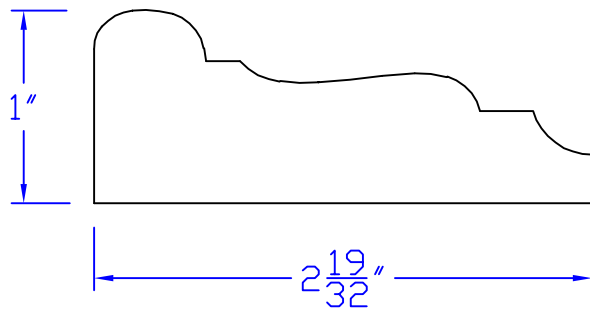

Creative Woodworking N.W., Inc.

1036 S.E. Taylor * Portland, Oregon 97214
Phone:(503) 230-9265 * Fax:(503) 232-9082
www.Creativewoodworkingnw.com

CASG711

1" x 2-19/32"