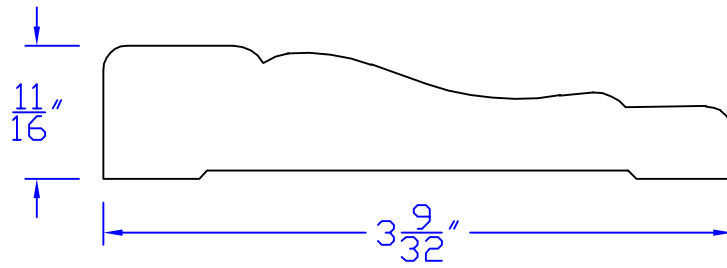

Creative Woodworking N.W., Inc.

1036 S.E. Taylor * Portland, Oregon 97214
Phone:(503) 230-9265 * Fax:(503) 232-9082
www.Creativewoodworkingnw.com

CASG712

$11/16"$ x $3-9/32"$