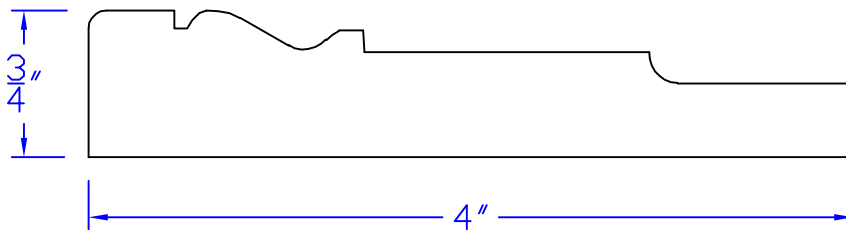

Creative Woodworking N.W., Inc.

1036 S.E. Taylor * Portland, Oregon 97214
Phone:(503) 230-9265 * Fax:(503) 232-9082
www.Creativewoodworkingnw.com

CASG713
3/4" x 4"