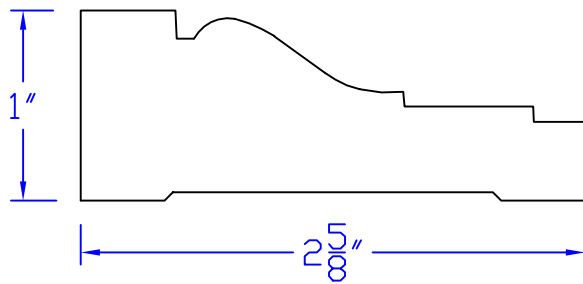

Creative Woodworking N.W., Inc.

1036 S.E. Taylor * Portland, Oregon 97214
Phone:(503) 230-9265 * Fax:(503) 232-9082
www.Creativewoodworkingnw.com

CASG715
1" x 2-5/8"