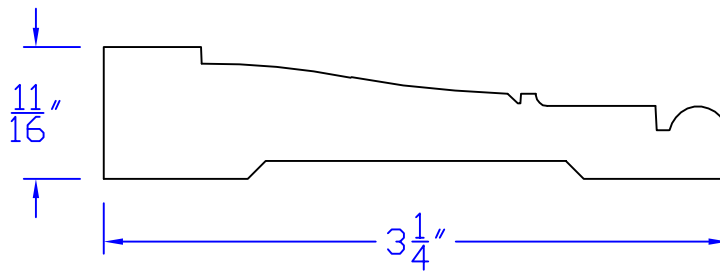

Creative Woodworking N.W., Inc.

1036 S.E. Taylor * Portland, Oregon 97214
Phone:(503) 230-9265 * Fax:(503) 232-9082
www.Creativewoodworkingnw.com

CASG716

11/16" x 3-1/4"