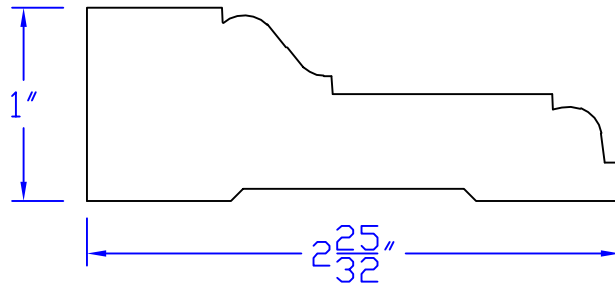

Creative Woodworking N.W., Inc.

1036 S.E. Taylor * Portland, Oregon 97214
Phone:(503) 230-9265 * Fax:(503) 232-9082
www.Creativewoodworkingnw.com

CASG719

1" x 2-25/32"