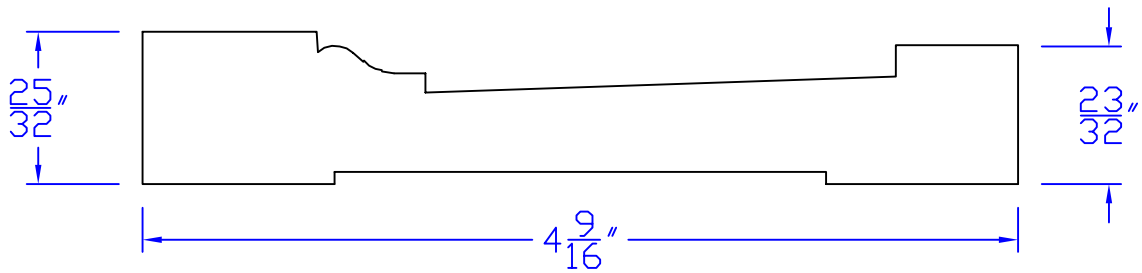

Creative Woodworking N.W., Inc.

1036 S.E. Taylor * Portland, Oregon 97214
Phone:(503) 230-9265 * Fax:(503) 232-9082
www.Creativewoodworkingnw.com

CASG721
 $25/32'' \times 4-9/16''$