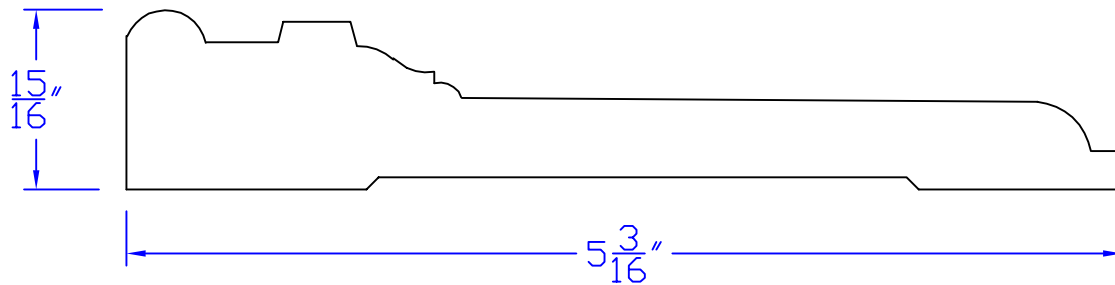

Creative Woodworking N.W., Inc.

1036 S.E. Taylor * Portland, Oregon 97214
Phone:(503) 230-9265 * Fax:(503) 232-9082
www.Creativewoodworkingnw.com

CASG724
15/16" x 5-3/16"