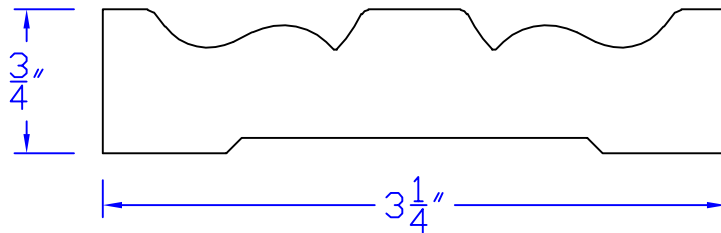

# Creative Woodworking N.W., Inc.

1036 S.E. Taylor \* Portland, Oregon 97214  
Phone:(503) 230-9265 \* Fax:(503) 232-9082  
www.Creativewoodworkingnw.com

CASG726  
3/4" x 3-1/4"