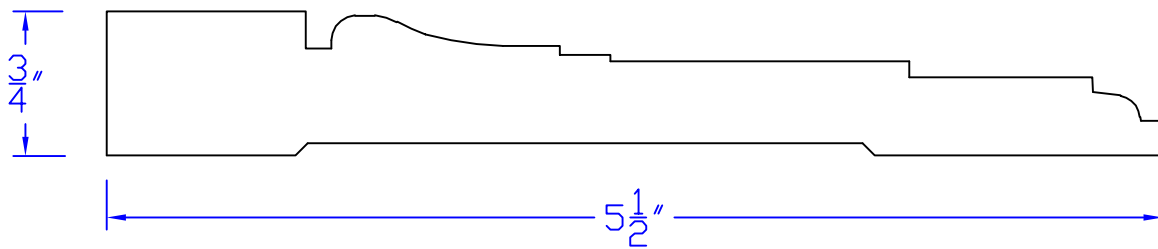

Creative Woodworking N.W., Inc.

1036 S.E. Taylor * Portland, Oregon 97214
Phone:(503) 230-9265 * Fax:(503) 232-9082
www.Creativewoodworkingnw.com

CASG727
3/4" x 5-1/2"