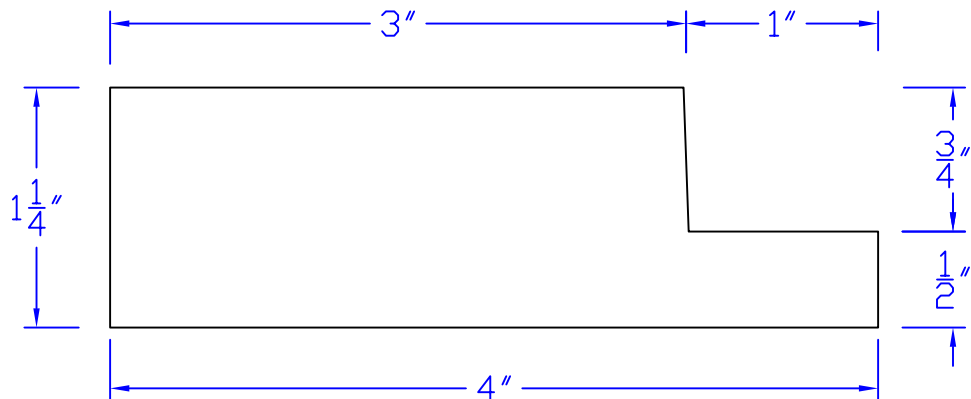

# Creative Woodworking N.W., Inc.

1036 S.E. Taylor \* Portland, Oregon 97214  
Phone:(503) 230-9265 \* Fax:(503) 232-9082  
[www.Creativewoodworkingnw.com](http://www.Creativewoodworkingnw.com)

CASG729  
1 - 1/4" x 4"