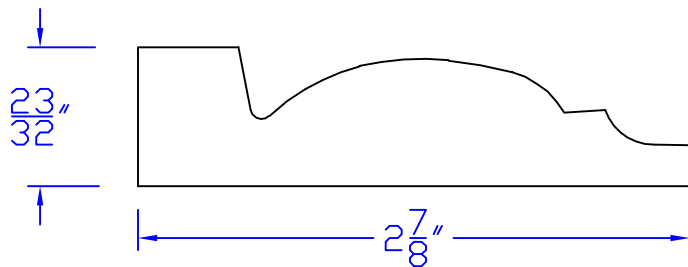

Creative Woodworking N.W., Inc.

1036 S.E. Taylor * Portland, Oregon 97214
Phone:(503) 230-9265 * Fax:(503) 232-9082
www.Creativewoodworkingnw.com

CASG730
 $23/32$ " x $2-7/8$ "