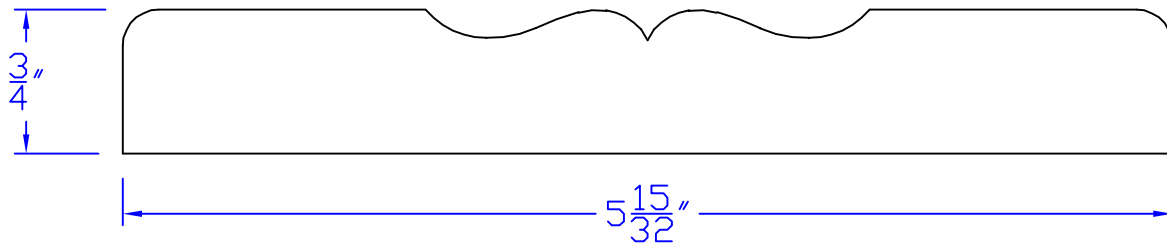

Creative Woodworking N.W., Inc.

1036 S.E. Taylor * Portland, Oregon 97214
Phone:(503) 230-9265 * Fax:(503) 232-9082
www.Creativewoodworkingnw.com

CASG733
3/4" x 5-15/32"