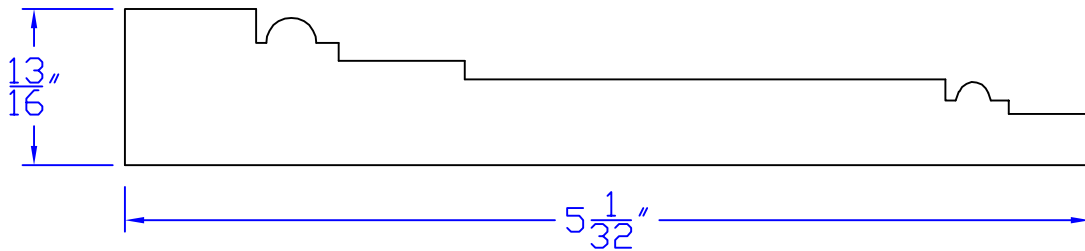

Creative Woodworking N.W., Inc.

1036 S.E. Taylor * Portland, Oregon 97214
Phone:(503) 230-9265 * Fax:(503) 232-9082
www.Creativewoodworkingnw.com

CASG735
 $13/16'' \times 5-1/32''$