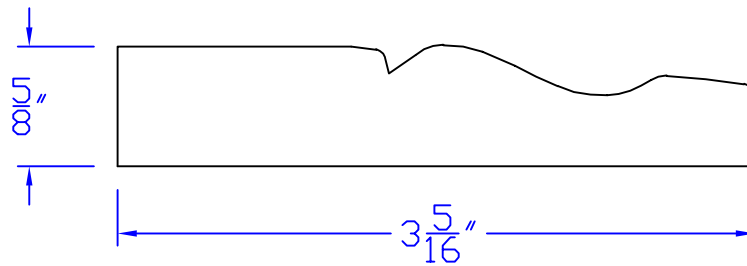

Creative Woodworking N.W., Inc.

1036 S.E. Taylor * Portland, Oregon 97214
Phone:(503) 230-9265 * Fax:(503) 232-9082
www.Creativewoodworkingnw.com

CASG736

5/8" x 3-5/16"