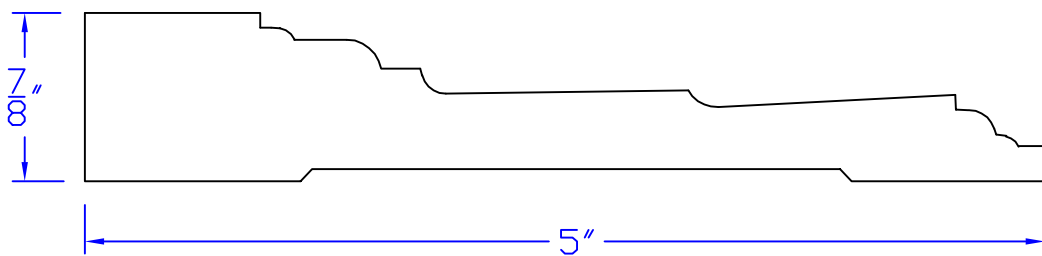

Creative Woodworking N.W., Inc.

1036 S.E. Taylor * Portland, Oregon 97214
Phone:(503) 230-9265 * Fax:(503) 232-9082
www.Creativewoodworkingnw.com

CASG738
7/8" x 5"