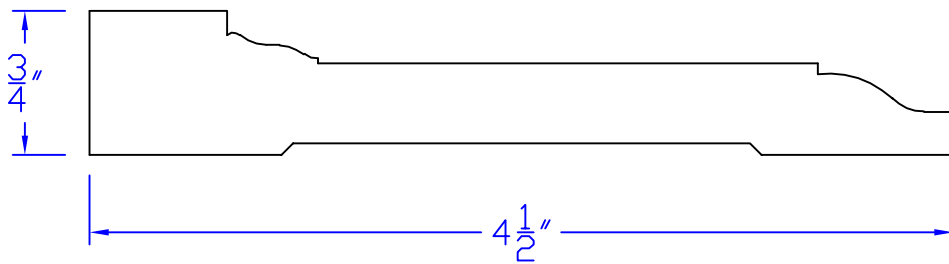

Creative Woodworking N.W., Inc.

1036 S.E. Taylor * Portland, Oregon 97214
Phone:(503) 230-9265 * Fax:(503) 232-9082
www.Creativewoodworkingnw.com

CASG739
3/4" x 4-1/2"