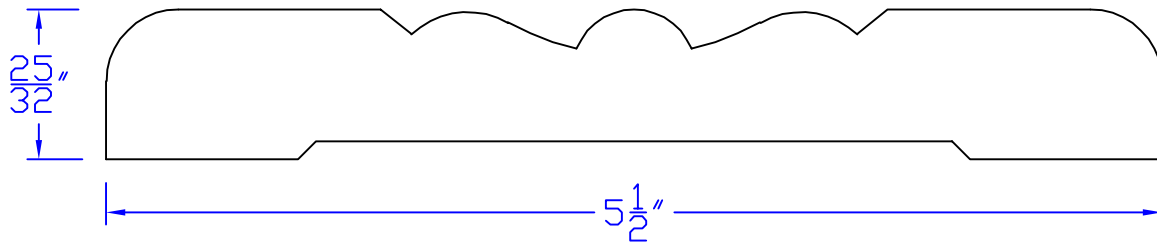

# Creative Woodworking N.W., Inc.

1036 S.E. Taylor \* Portland, Oregon 97214  
Phone:(503) 230-9265 \* Fax:(503) 232-9082  
www.Creativewoodworkingnw.com

CASG741  
 $25/32$ " x  $5-1/2$ "