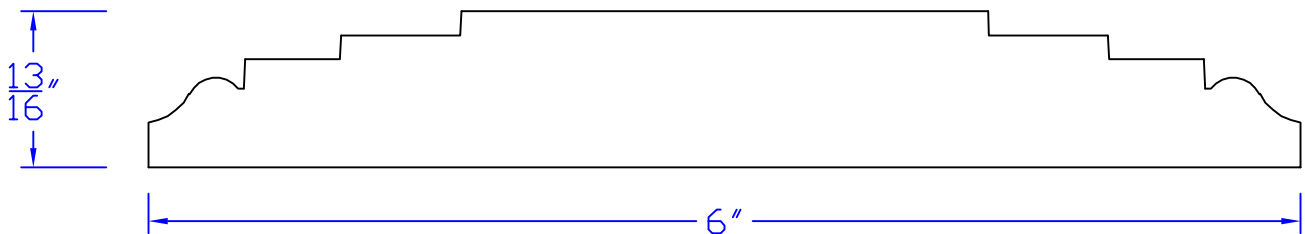

# Creative Woodworking N.W., Inc.

1036 S.E. Taylor \* Portland, Oregon 97214  
Phone:(503) 230-9265 \* Fax:(503) 232-9082  
www.Creativewoodworkingnw.com

CASG742  
13/16" x 6"