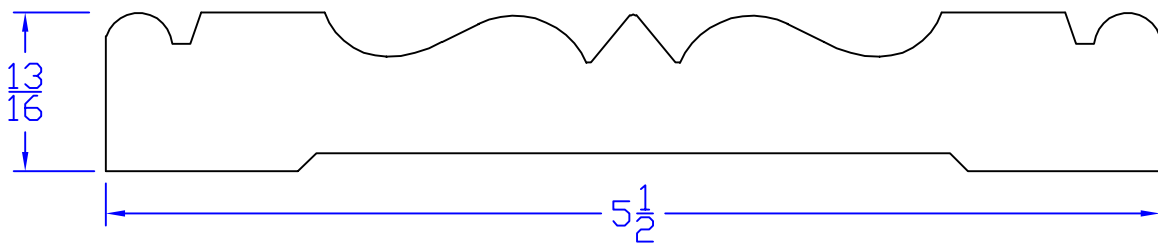

Creative Woodworking N.W., Inc.

1036 S.E. Taylor * Portland, Oregon 97214
Phone:(503) 230-9265 * Fax:(503) 232-9082
www.Creativewoodworkingnw.com

CASG743
 $13/16'' \times 5-1/2''$