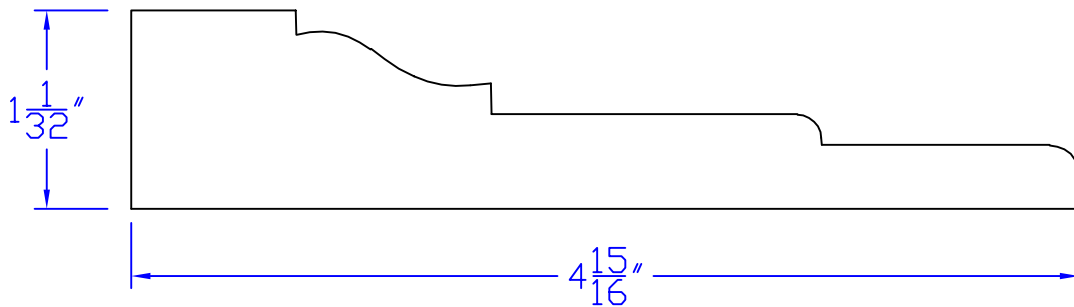

Creative Woodworking N.W., Inc.

1036 S.E. Taylor * Portland, Oregon 97214
Phone:(503) 230-9265 * Fax:(503) 232-9082
www.Creativewoodworkingnw.com

CASG745
 $1 - 1/32$ " x $4 - 15/16$ "