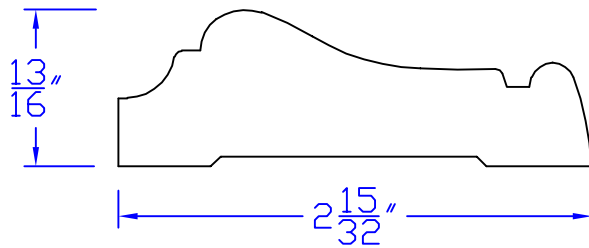

# Creative Woodworking N.W., Inc.

1036 S.E. Taylor \* Portland, Oregon 97214  
Phone:(503) 230-9265 \* Fax:(503) 232-9082  
www.Creativewoodworkingnw.com

CASG748  
 $13/16'' \times 2-15/32''$