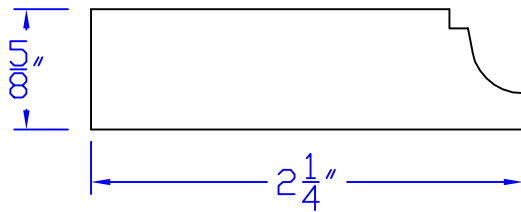

# Creative Woodworking N.W., Inc.

1036 S.E. Taylor \* Portland, Oregon 97214  
Phone:(503) 230-9265 \* Fax:(503) 232-9082  
www.Creativewoodworkingnw.com

CASG749  
5/8" x 2-1/4"