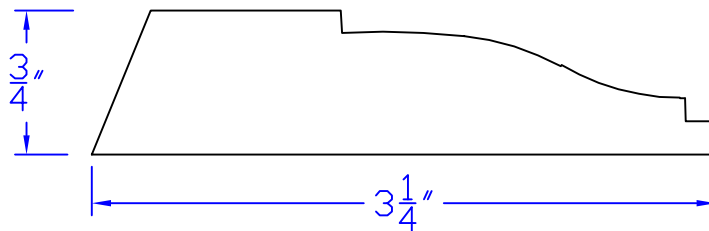

Creative Woodworking N.W., Inc.

1036 S.E. Taylor * Portland, Oregon 97214
Phone:(503) 230-9265 * Fax:(503) 232-9082
www.Creativewoodworkingnw.com

CASG751
3/4" x 3-1/4"