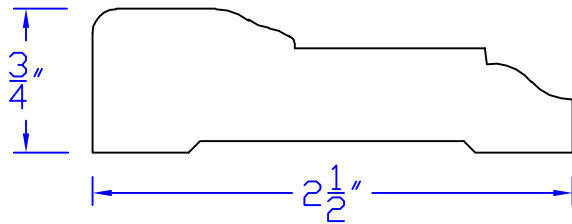

Creative Woodworking N.W., Inc.

1036 S.E. Taylor * Portland, Oregon 97214
Phone:(503) 230-9265 * Fax:(503) 232-9082
www.Creativewoodworkingnw.com

CASG753
3/4" x 2-1/2"