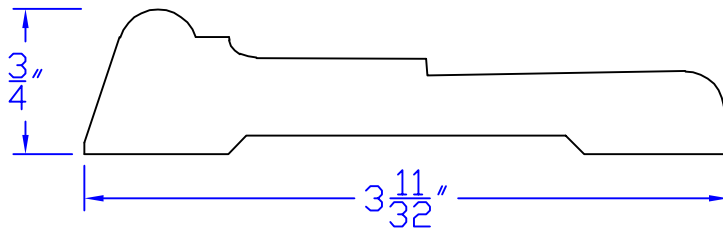

Creative Woodworking N.W., Inc.

1036 S.E. Taylor * Portland, Oregon 97214
Phone:(503) 230-9265 * Fax:(503) 232-9082
www.Creativewoodworkingnw.com

CASG754
3/4" x 3-11/32"