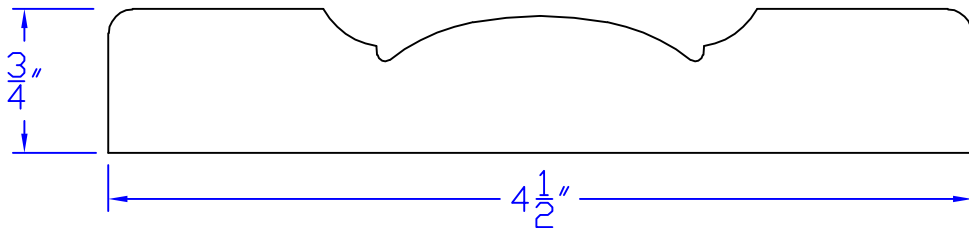

Creative Woodworking N.W., Inc.

1036 S.E. Taylor * Portland, Oregon 97214
Phone:(503) 230-9265 * Fax:(503) 232-9082
www.Creativewoodworkingnw.com

CASG756
3/4" x 4-1/2"