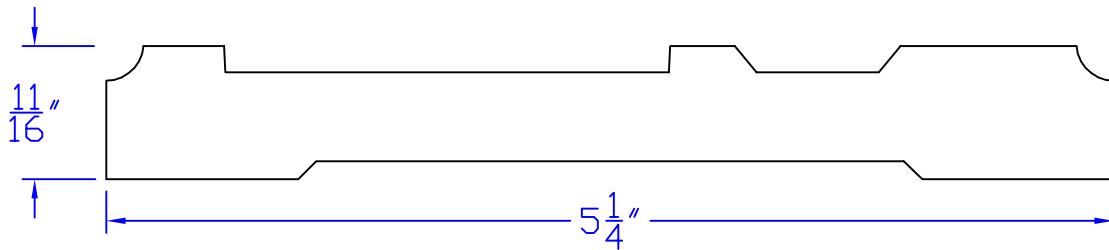

Creative Woodworking N.W., Inc.

1036 S.E. Taylor * Portland, Oregon 97214
Phone:(503) 230-9265 * Fax:(503) 232-9082
www.Creativewoodworkingnw.com

CASG759
 $11/16'' \times 5-1/4''$