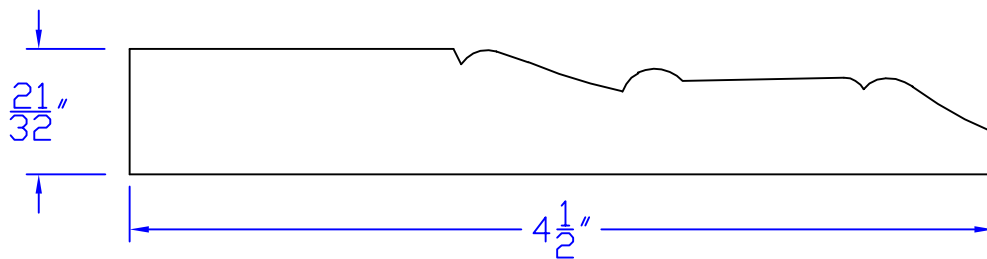

Creative Woodworking N.W., Inc.

1036 S.E. Taylor * Portland, Oregon 97214
Phone:(503) 230-9265 * Fax:(503) 232-9082
www.Creativewoodworkingnw.com

CASG762

21/32" x 4-1/2"