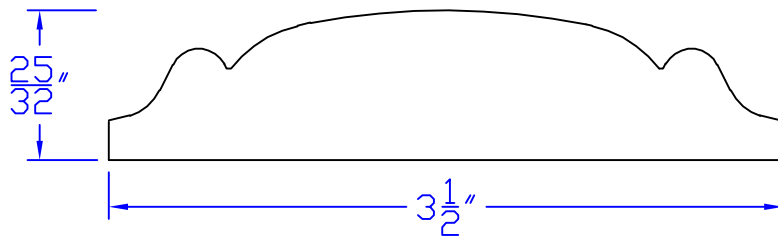

Creative Woodworking N.W., Inc.

1036 S.E. Taylor * Portland, Oregon 97214
Phone:(503) 230-9265 * Fax:(503) 232-9082
www.Creativewoodworkingnw.com

CASG763
25/32" x 3-1/2"