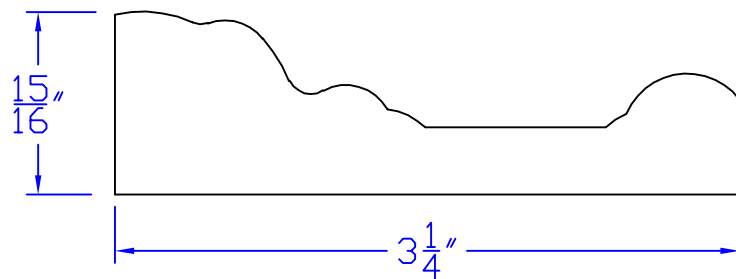

Creative Woodworking N.W., Inc.

1036 S.E. Taylor * Portland, Oregon 97214
Phone:(503) 230-9265 * Fax:(503) 232-9082
www.Creativewoodworkingnw.com

CASG764
15/16" x 3-1/4"