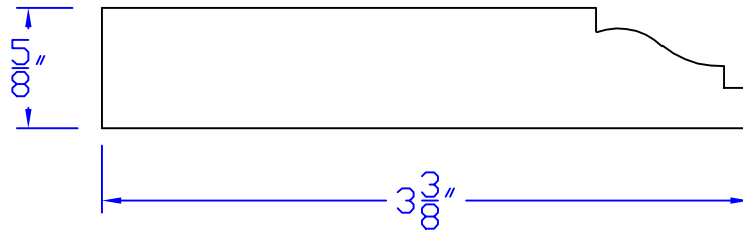

Creative Woodworking N.W., Inc.

1036 S.E. Taylor * Portland, Oregon 97214
Phone:(503) 230-9265 * Fax:(503) 232-9082
www.Creativewoodworkingnw.com

CASG766
 $5/8'' \times 3-3/8''$