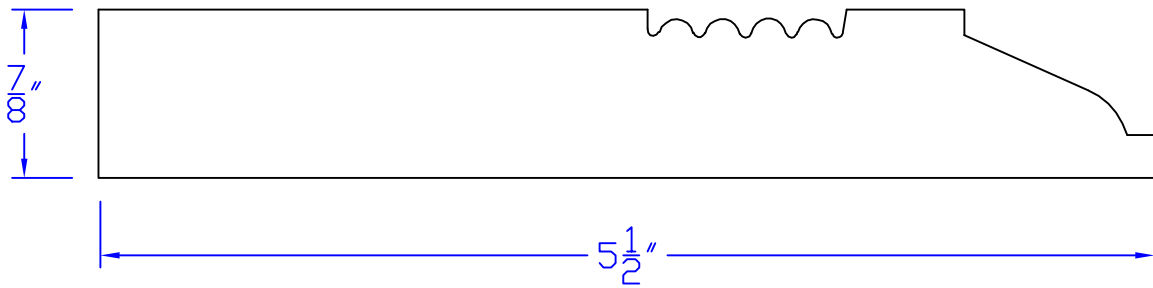

Creative Woodworking N.W., Inc.

1036 S.E. Taylor * Portland, Oregon 97214
Phone:(503) 230-9265 * Fax:(503) 232-9082
www.Creativewoodworkingnw.com

CASG768
7/8" x 5-1/2"